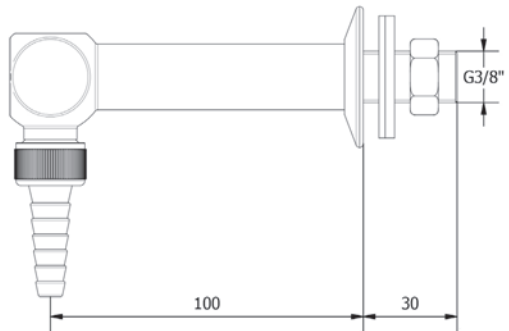

INOX

11321.1-100AC

90° INOX 316 STAINLESS STEEL SPOUT

APPLICATION:

- Wall mounting

MATERIALS:

- Stainless Steel

CONNECTION TAP:

- Male thread G3/8"

STANDARD AND NORMS:

- EN13792:2000
- DIN12898
- DIN12918
- ISO228/1

OPTIONS:

- Painted with epoxy powder

WEIGHT:

- 578 gr

WARRANTY 2 YEARS