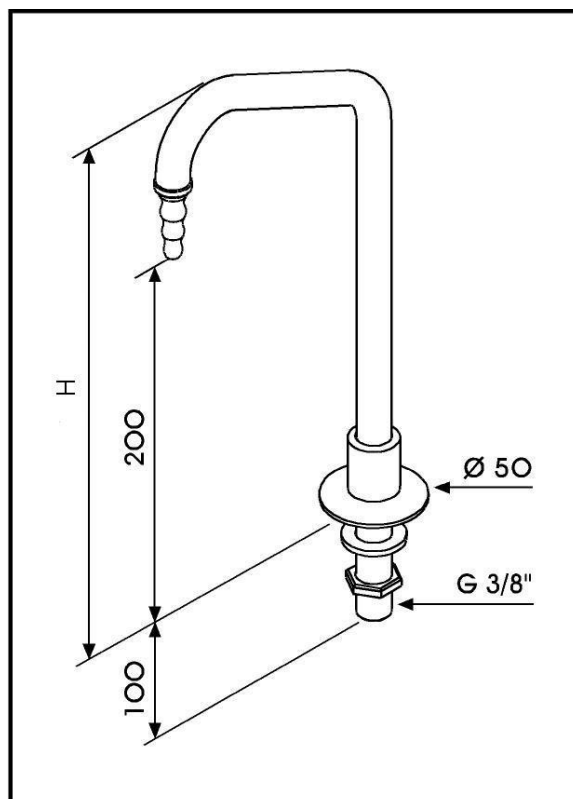

ARBOLES UK LTD

کد: 000710
علم آب هود (رومیزی)

TECHNICAL FEATURES

Media: Water

Maximum pressure: 10 bar

Design according to DIN 12918-1

Nozzle according to DIN 12898

Body tap: Brass