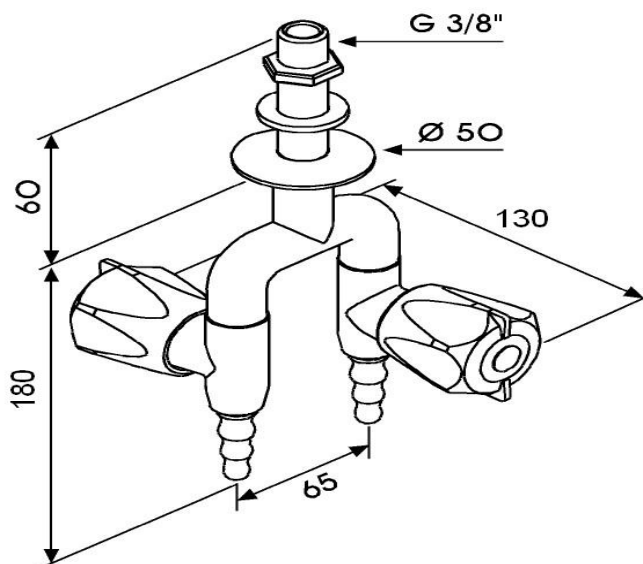

ARBOLES UK LTD

کد: 006232

شیر گاز زیر شلفی دو قلو دستگیره معکوس با اتصالات فابریک

TECHNICAL FEATURES

Media: Gas

Maximum pressure: 0,2 bar

Fluid identification according to DIN-EN 13792: Yellow - Yellow - Yellow

Design according to DIN 12918-2

Nozzle according to DIN 12898

Body tap: Brass

Headwork: Brass, 90° sealing ceramic - ceramic

Handwheel: ABS

Anticorrosive coating: Poliamide plastic, light grey colour RAL 7035