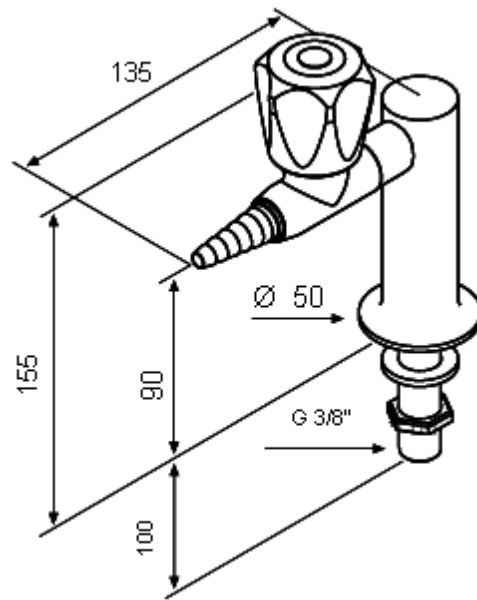

ARBOLES UK LTD

کد: 000501
شیر هوای رومیزی

TECHNICAL FEATURES

Media: Compressed Air

Maximum pressure: 10 bar

Fluid identification according to DIN-EN 13792: Blue - Blue - Yellow

Design according to DIN 12918-3

Nozzle according to DIN 12898

Body tap: Brass

Headwork: Brass, needle valve, PTFE / brass sealing

Handwheel: ABS

Anticorrosive coating: Poliamide plastic, light grey colour RAL 7035

www.parslab.com