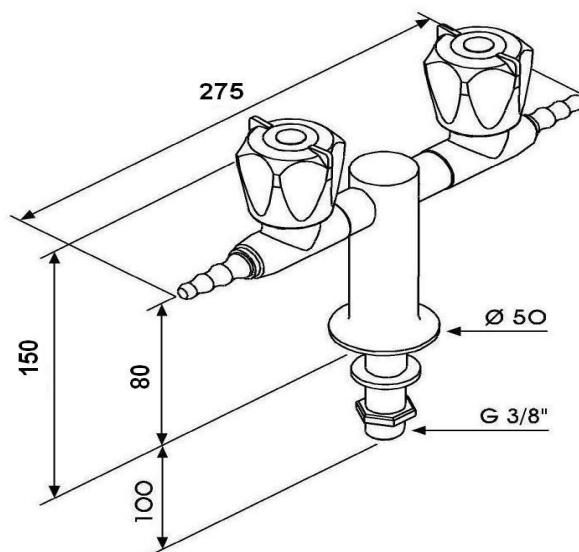

ARBOLES UK LTD

کد: 000302

شیر گاز رومیزی دو طرفه

TECHNICAL FEATURES

Media: Gas

Maximum pressure: 0,2 bar

Fluid identification according to DIN-EN 13792: Yellow - Yellow - Yellow

Design according to DIN 12918-2

Nozzle according to DIN 12898

Body tap: Brass

Headwork: Brass, 90° sealing ceramic - ceramic

Handwheel: ABS

Anticorrosive coating: Poliamide plastic, light grey colour RAL 7035

www.parslab.com