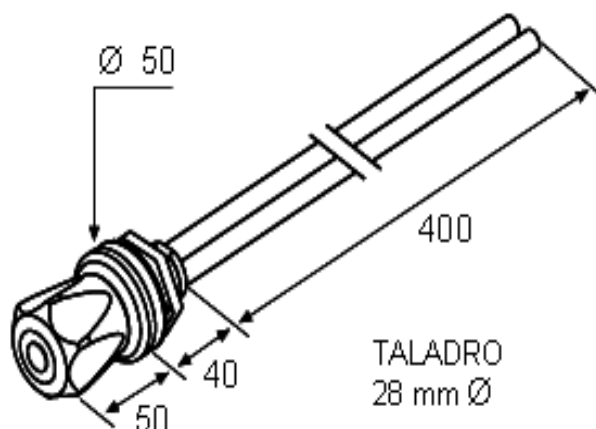

ARBOLES UK LTD

کد: 001703
شیر گاز هود

TECHNICAL FEATURES

Media: Gas

Maximum pressure: 0,2 bar

Fluid identification according to DIN-EN 13792: Yellow - Yellow - Yellow

Design according to DIN 12918-2

Nozzle according to DIN 12898

Body tap: Brass

Headwork: Brass, 90° sealing ceramic - ceramic

Handwheel: ABS

www.parslab.com