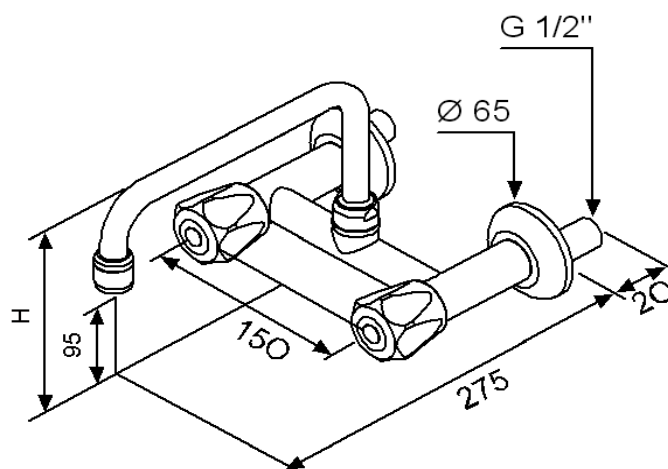

ARBOLES UK LTD

کد: 000140

شیر آب مخلوط سرد و گرم پایه دار رومیزی

TECHNICAL FEATURES

Media: Water

Maximum pressure: 10 bar

Fluid identification according to DIN-EN 13792: Green - Green - Blue/Red

Design according to DIN 12918-1

Nozzle according to EN 200

Body tap: Brass

Headwork: Elastomere / Brass, sealing by compression

Handwheel: ABS

Anticorrosive coating: Poliamide plastic, light grey colour RAL 7035

www.parslab.com