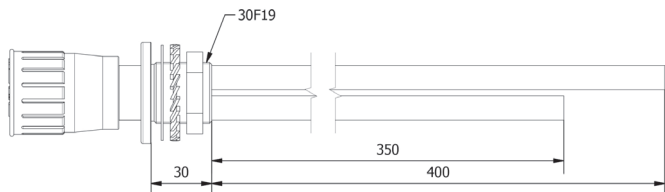

INOX

11310.0AC

FUME CUPBOARD INOX 316 STAINLESS STEEL REMOTE CONTROL

APPLICATION:

- Wall mounting

DETAILS:

- Waterflow around 13l/min at 3 Bars pressure
- Test pressure: 9 Bars/air
- Max working pressure: 10 Bars

MATERIALS:

- Stainless Steel
- Handle in PP

HEADWORK SEALING:

- PTFE temperature working range: 0-100°

CONNECTION TAP:

- Stainless Steel Inox 316
  Tubes $\varnothing 12$

STANDARD AND NORMS:

- EN13792:2000
- DIN12898
- DIN12918
- ISO228/1

OPTIONS:

- Painted with epoxy powder

WEIGHT:

- 623 gr

WARRANTY 2 YEARS