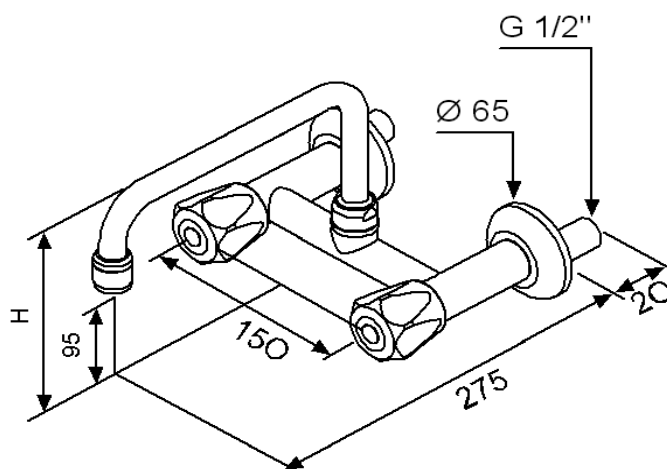

ARBOLES UK LTD

کد: 000812

شیر آب مخلوط سرد و گرم دیواری

TECHNICAL FEATURES

Media: Water

Maximum pressure: 10 bar

Fluid identification according to DIN-EN 13792: Green - Green - Blue/Red

Design according to DIN 12918-1

Nozzle according to EN 200

Body tap: Brass

Headwork: Elastomere / Brass, sealing by compression

Handwheel: ABS

Anticorrosive coating: Poliamide plastic, light grey colour RAL 7035

www.parslab.com