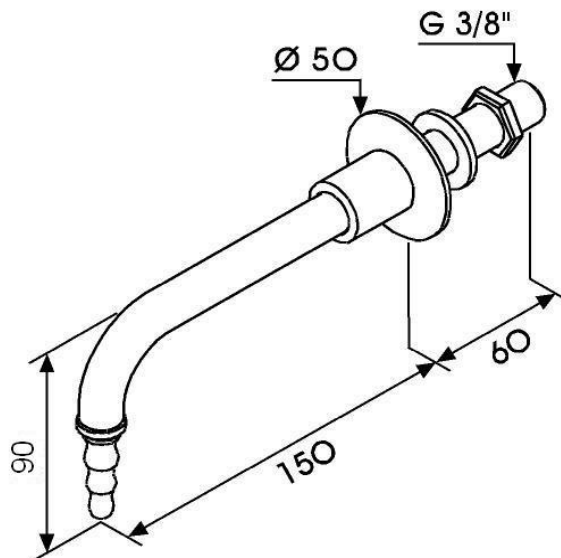

ARBOLES UK LTD

کد: 006706
علم آب هود (دیواری)

TECHNICAL FEATURES

Media: Water

Maximum pressure: 10 bar

Design according to DIN 12918-1

Nozzle according to DIN 12898

Body tap: Brass