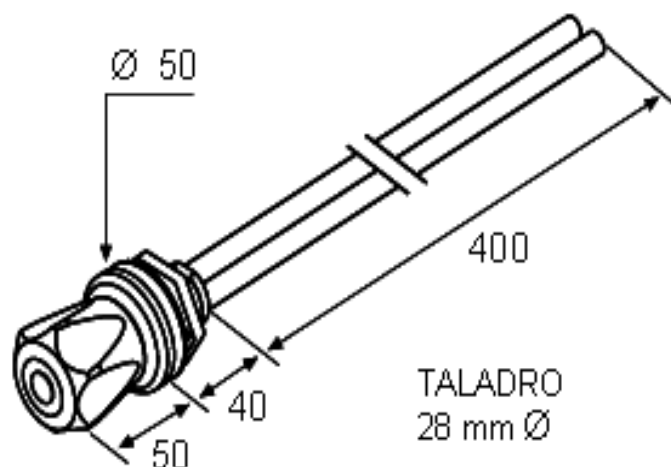

# ARBOLES UK LTD

كد: 001701  
شیر آب هود

## TECHNICAL FEATURES

**Media:** Water

**Maximum pressure:** 10 bar

**Fluid identification according to DIN-EN 13792:** Green - Green -  
Blue/Red

Design according to DIN 12918-1

Nozzle according to DIN 12898

**Body tap:** Brass

**Headwork:** Elastomere / Brass, sealing by compression

**Handwheel:** ABS

**Anticorrosive coating:** Poliamide plastic, light grey colour RAL 7035

[www.parslab.com](http://www.parslab.com)