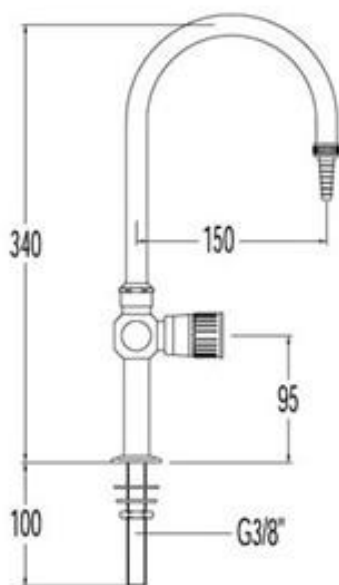

NUOVA FAR
Laboratory TAPS

Quality and Design
think  GREEN

کد: 11080-1AC

شیرآب رومیزی استنلس استیل

با خروجی عصائی و دنباله 100mm

www.parslab.com

Single watertap, swivel spout, bench
mounting

Standout: 150 mm

Height tap: 350 mm

Height spout: 210 mm

Finishing: epoxy powder coating

Colour: lightgrey (RAL-7035)

Handle: synthetic, darkgrey (approx.
RAL-7012)

Medium: WNC

Technical data:

- The space between spout and
toplevel: 210 mm
- Thread: 1/2", 100 mm (ISO-
228/1)
- Nozzle: 1/2" removable
- Headwork: ceramic (90°-turn)
- Flange: ø45 mm